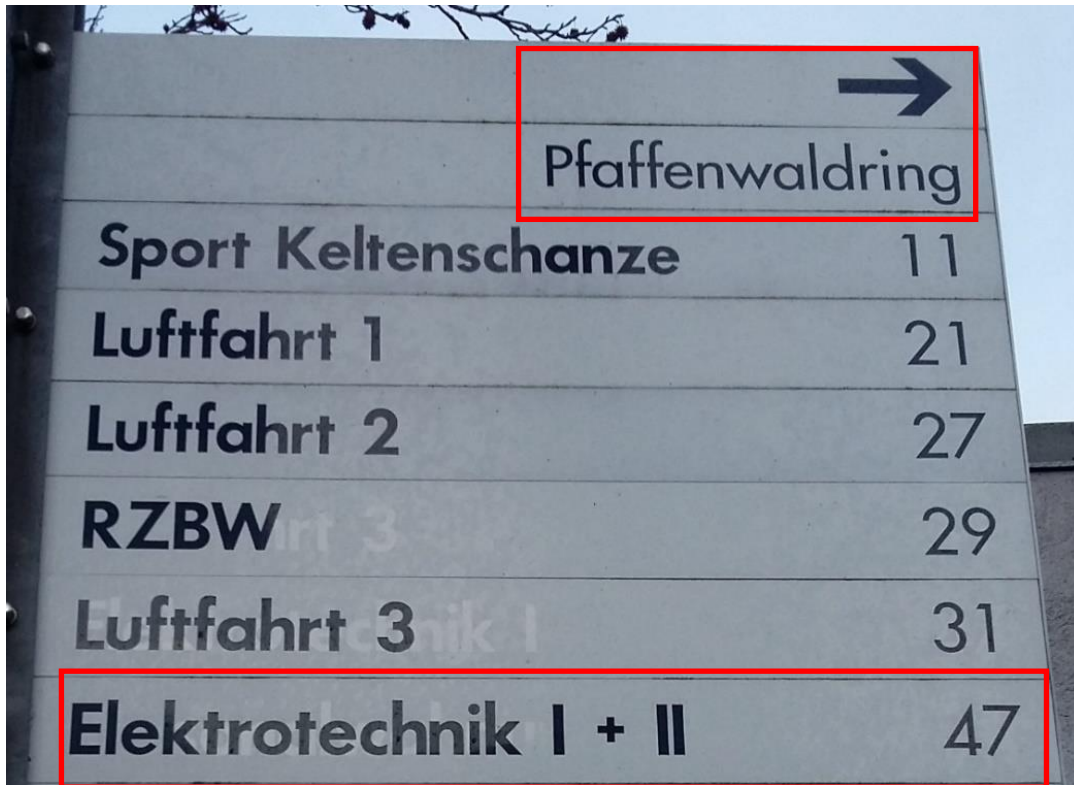

How to get from the S-Bahn station "University/Universität" to the Eurodisplay Conference Site, Pfaffenwaldring 47, 70569 Stuttgart

Upon leaving the S-Bahn move to the exit "Universitätszentrum".

Take any of the escalators going up

Follow the signage "Pfaffenwaldring 47 – Elektrotechnik I + II"

After a few meters you are standing in front of the building "Pfaffenwaldring 47"